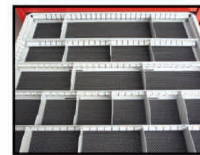

FLAMMABLE MATERIAL STORAGE CABINETS

TOOL BOARDS

SHOP DESKS

RUBBER & VINYL MATS

DRAWER DIVIDERS & PARTITIONS

EMERGENCY EYE WASH ATTACHMENT

Choose From 22 Signature Powder Coat Paint Colors

Additional and non-standard colors are available upon request. Custom colors require submission of paint samples to Shure prior to acceptance of order. The cost and lead-time for non-standard colors vary depending on the color and quantity ordered. The colors shown may vary from actual product. Contact Shure for color samples. *Sahara Gold & Silver Mirror are not available as the PRIMARY COLOR.