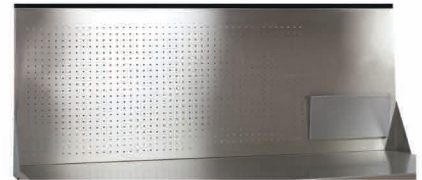

PARTS DEPARTMENT SUPPORT EQUIPMENT

TOOL STORAGE

SAFETY STATIONS

DELUXE UTILITY STOOL

Versatile shelving solutions with endless configurations!

WALL-MOUNTED STORAGE CABINETS WITH OPTIONAL LED TASK LIGHTS

RECYCLE CABINETS

FLAMMABLE MATERIAL STORAGE CABINETS

TOOL BOARDS

SHOP DESKS

RUBBER & VINYL MATS

DRAWER DIVIDERS & PARTITIONS

EMERGENCY EYE WASH ATTACHMENT

Choose From 22 Signature Powder Coat Paint Colors

Additional and non-standard colors are available upon request. Custom colors require submission of paint samples to Shure prior to acceptance of order. The cost and lead-time for non-standard colors vary depending on the color and quantity ordered. The colors shown may vary from actual product. Contact Shure for color samples. *Sahara Gold & Silver Mirror are not available as the PRIMARY COLOR.