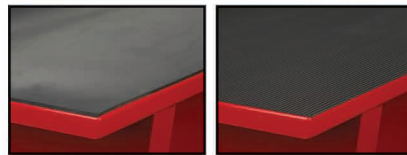

FLAMMABLE MATERIAL STORAGE CABINETS

TOOL BOARDS

SHOP DESKS

RUBBER & VINYL MATS

DRAWER DIVIDERS & PARTITIONS

EMERGENCY EYE WASH ATTACHMENT

Choose From 22 Signature Powder Coat Paint Colors

Additional and non-standard colors are available upon request. Custom colors require submission of paint samples to Shure prior to acceptance of order. The cost and lead-time for non-standard colors vary depending on the color and quantity ordered. The colors shown may vary from actual product. Contact Shure for color samples. *Sahara Gold & Silver Mirror are not available as the PRIMARY COLOR.