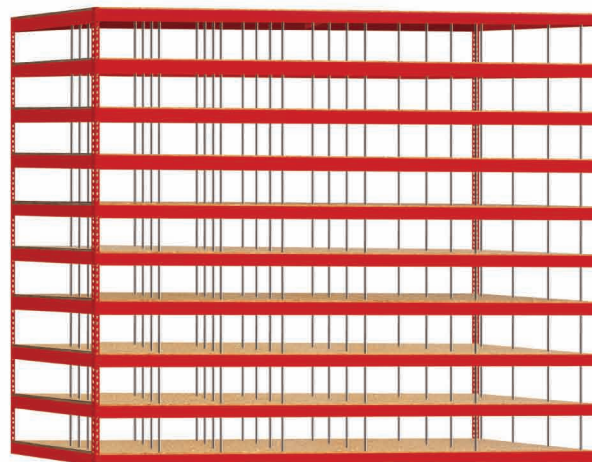

PRE-CONFIGURED PRODUCT SPECIFIC SHELVING

**FIFO Battery Racks • Tire Racks • Hanging Sheet Metal Racks
Hood / Bumper Racks • Molding Racks • Pallet Racks
Wire Grid Hanging Display Systems...And Many More**

Versatile shelving solutions
with endless configurations!

FIFO BATTERY RACK

TIRE & WHEEL STORAGE RACK

HANGING SHEET METAL RACK

HOOD / BUMPER RACK

MOLDING RACK

PALLET RACK

WIRE GRID HANGING
DISPLAY SYSTEM